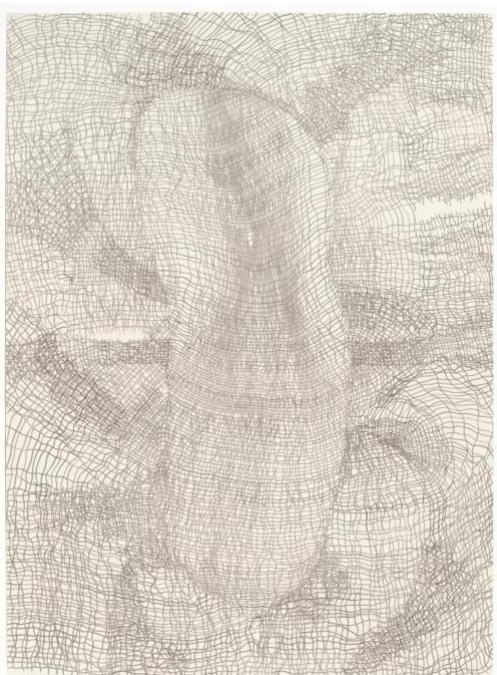

Louise Marshall: *New Work*
December 4, 2020 – January 23, 2021

Cradled, 2019
Gouache on paper
22" x 30 ¼" (framed 34 ½" x 26 ¼")

Departure, 2020
Gouache on paper
30 ¼" x 22" (framed 26" x 34 ½")

Storyteller, 2019
Gouache on paper
22" x 30 ¼" (framed 34 ½" x 26 ¼")

Begin Again, 2020
Gouache on paper
22" x 30 ¼" (framed 34 ½" x 26 ¼")

Listening, 2019
Gouache on paper
22" x 30 ¼" (framed 34 ½"x 26 ¼")

Uncharted, 2019
Gouache on paper
22" x 30 ¼" (framed 34 ½"x 26 ¼")

Legend Has It, 2020
Gouache and gesso on paper
9 3/8" x 11 1/2" (framed 14 1/4" x 16 1/4")

Unsung, 2015-2020
Pocket watches and cotton yarn on wooden shelf
4" x 84" x 3"