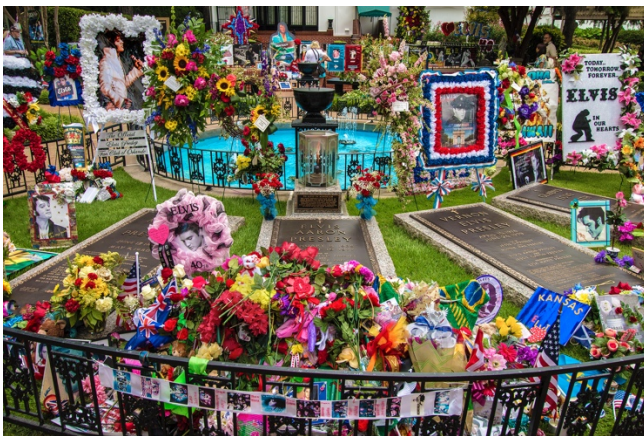

8. *Garment District, Cambridge, MA, 2018.* 19x13" Ink jet print

9. *Memphis, TN, 2015.* 13x19" Ink jet print

10. *Visitors From Edna, TX, Graceland, 2016.* 13x19" Ink jet print

11. *Beale St., Memphis, TN, 2015.* 13x19" Ink jet print

12. *American Trilogy, Memphis, TN, 2016.* 26x40" Ink jet print

13. *40th Anniversary of Elvis' Death, Graceland, 2017.* 26x40" Ink jet print