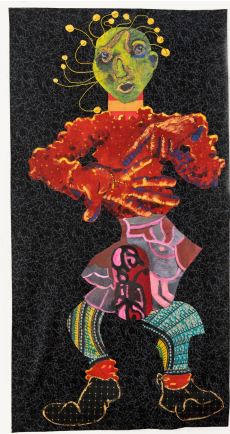

Offshoot Collaborations.  
Exquisite Corpse Invitational

Clara & Dedalus Wainwright  
January 28 - March 5, 2022

Gallery A

*Goddess with Cat (Belly Roll)*, 2022, 36.5x24",  
Fabric & paint  
\$1,800

*Floral Reply*, 2021, 34x14"  
Fabric, paper, & charcoal  
\$1,200

*Map with Potholes*, 2020, 24x15"  
Fabric & paint  
\$1,500

*The Puppeteer's Control*, 2021, 36x17"  
Fabric & paint on screen  
\$4,000

*Cloud Ripper*, 2020, 30x22"  
Fabric & paint  
\$1,800

*A Few Words Repeated*, 2021, 72x24"  
Fabric, paper, & charcoal  
\$2,500

*Seesaw Argument*, 2021, 33x24"  
Fabric, paper, & charcoal  
\$1,500

*Egyptian Moonrise*, 2021, 36x21"  
Fabric, paper, & charcoal  
\$1,800

*Direction Unknown*, 2021, 37x21"

Fabric & paint

\$1,800

*Fortune Teller (Furry Sweater)*, 2021, 40x20"

Fabric & paint

\$1,800

*A Relative Evolution*, 2021, 39x23"

Fabric & paint

\$1,800

*Big Bird - Little Bird*, 2021, 43x21"  
Fabric & paint  
\$1,800

*Juggling Directions*, 2021, 35x21"  
Fabric & paint  
\$1,800