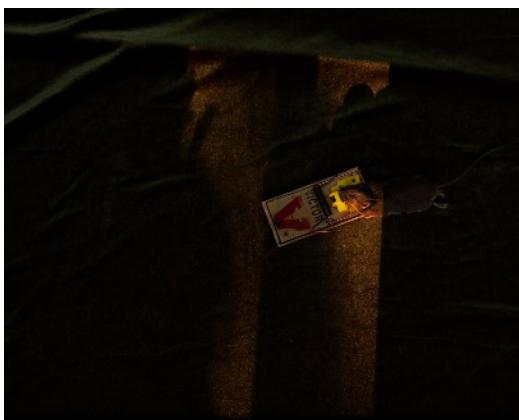

Kevin Bennett Moore
Safe In My Garden

1. *Vernon*, September 2020. 24x36" and 32x40" Inkjet print.

2. *iron*, July, 2020. Ink jet Adhesive print – NFS, exhibit only. 24x30" and 36x45" Inkjet print.

3. *Chemtrails*, November 2020. 24x30" and 32x40" Inkjet print.

4. *Satellite of Love*, October, 2020. 24x36" and 34x51" Inkjet print.

5. *Line-dry*, July 2020. 24x30" and 32x40" Inkjet print.

6. *Don't Yet Know What Car I Drive*. 22x39" and 31x55" Inkjet print.

7. *Untitled (clicker)*, February, 2021. 16x20" Inkjet print.

8. *Untitled (mouse)*, August, 2020. 16x20" Inkjet print.

9. *Untitled (Phone)*, February, 2021. 16x20" Inkjet print.

10. *Bird Watcher #2*. August, 2020. Ink jet Adhesive print — NFS, exhibit only. 24x36" and 30x45" Inkjet print.