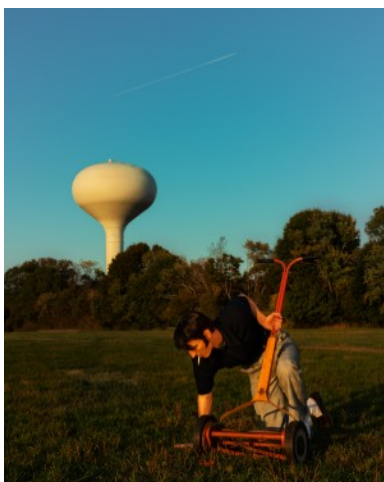

Kevin Bennett Moore
Safe In My Garden

1. *Vernon*, September 2020. 24x36" and 32x40" Inkjet print.

2. *iron*, July, 2020. Ink jet Adhesive print – NFS, exhibit only. 24x30" and 36x45" Inkjet print.

3. *Chemtrails*, November 2020. 24x30" and 32x40" Inkjet print.

4. *Satellite of Love*, October, 2020. 24x36" and 34x51" Inkjet print.

5. *Line-dry*, July 2020. 24x30" and 32x40" Inkjet print.

6. *Don't Yet Know What Car I Drive*. 22x39" and 31x55" Inkjet print.

7. *Untitled (clicker)*, February, 2021. 16x20" Inkjet print.

8. *Untitled (mouse)*, August, 2020. 16x20" Inkjet print.

9. *Untitled (Phone)*, February, 2021. 16x20" Inkjet print.

10. *Bird Watcher #2*. August, 2020. Ink jet Adhesive print — NFS, exhibit only. 24x36" and 30x45" Inkjet print.