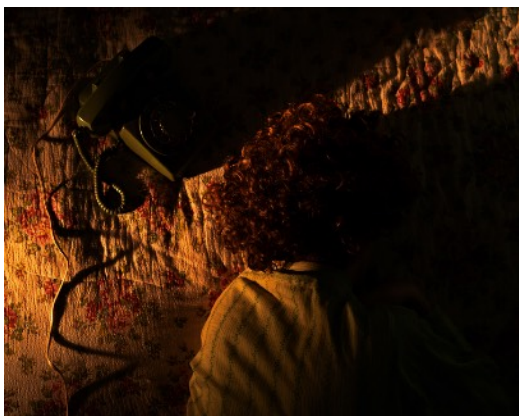

Kevin Bennett Moore
Safe In My Garden

1. *Vernon*, September 2020. 24x36" and 32x40" Inkjet print.

2. *iron*, July, 2020. Ink jet Adhesive print – NFS, exhibit only. 24x30" and 36x45" Inkjet print.

3. *Chemtrails*, November 2020. 24x30" and 32x40" Inkjet print.

4. *Satellite of Love*, October, 2020. 24x36" and 34x51" Inkjet print.

5. *Line-dry*, July 2020. 24x30" and 32x40" Inkjet print.

6. *Don't Yet Know What Car I Drive*. 22x39" and 31x55" Inkjet print.

7. *Untitled (clicker)*, February, 2021. 16x20" Inkjet print.

8. *Untitled (mouse)*, August, 2020. 16x20" Inkjet print.

9. *Untitled (Phone)*, February, 2021. 16x20" Inkjet print.

10. *Bird Watcher #2*. August, 2020. Ink jet Adhesive print — NFS, exhibit only. 24x36" and 30x45" Inkjet print.