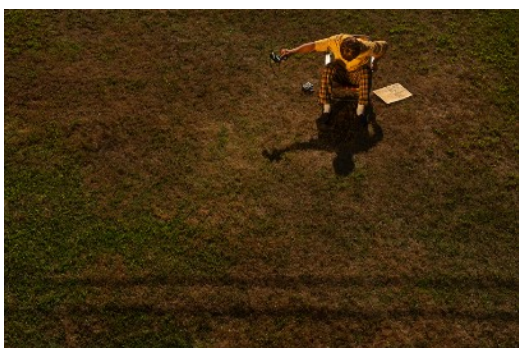

Kevin Bennett Moore
Safe In My Garden

1. *Vernon*, September 2020. 24x36" and 32x40" Inkjet print.

2. *iron*, July, 2020. Ink jet Adhesive print – NFS, exhibit only. 24x30" and 36x45" Inkjet print.

3. *Chemtrails*, November 2020. 24x30" and 32x40" Inkjet print.

4. *Satellite of Love*, October, 2020. 24x36" and 34x51" Inkjet print.

5. *Line-dry*, July 2020. 24x30" and 32x40" Inkjet print.

6. *Don't Yet Know What Car I Drive*. 22x39" and 31x55" Inkjet print.

7. *Untitled (clicker)*, February, 2021. 16x20" Inkjet print.

8. *Untitled (mouse)*, August, 2020. 16x20" Inkjet print.

9. *Untitled (Phone)*, February, 2021. 16x20" Inkjet print.

10. *Bird Watcher #2*. August, 2020. Ink jet Adhesive print — NFS, exhibit only. 24x36" and 30x45" Inkjet print.